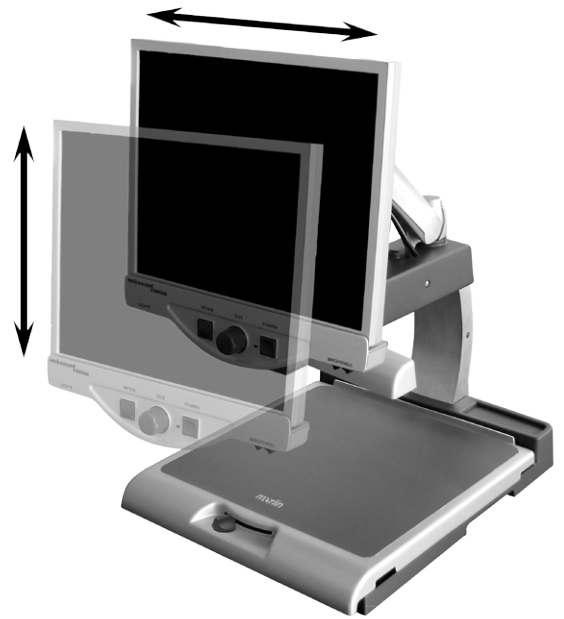

## Merlin LCD Features:

- Simple, easy to use controls
- Long lasting LED lighting for truer picture and color
- Available in 19", 22", & 24" monitors
- Ships in one box, simple to unpack, just plug in and begin
- 3 year warranty
- Screen easily pivots, both horizontally and vertically to provide the most comfortable viewing position
- Highest quality LCD for the best image resolution
- Wide range of adjustable magnification from 2.4x to 85x
- Computer Compatible
- You can personalize the image with 7 viewing modes

—Harold Leinbach

**enhanced**  
**vision**

**(888) 811-3161**

**(714) 465-3400**

[www.enhancedvision.com](http://www.enhancedvision.com)

# merlin LCD

Improvements in camera technology and lighting now produce an even truer, more natural image.

With your Merlin you can easily read books and magazines, read and write letters, manage your financial records, view color photos, do crossword puzzles and even pursue a favorite hobby.

See for yourself what makes Merlin the greatest value and best picture quality available in desktop video magnification.

*Easily pivot Merlin's LCD screen horizontally and vertically to provide a comfortable viewing position.*